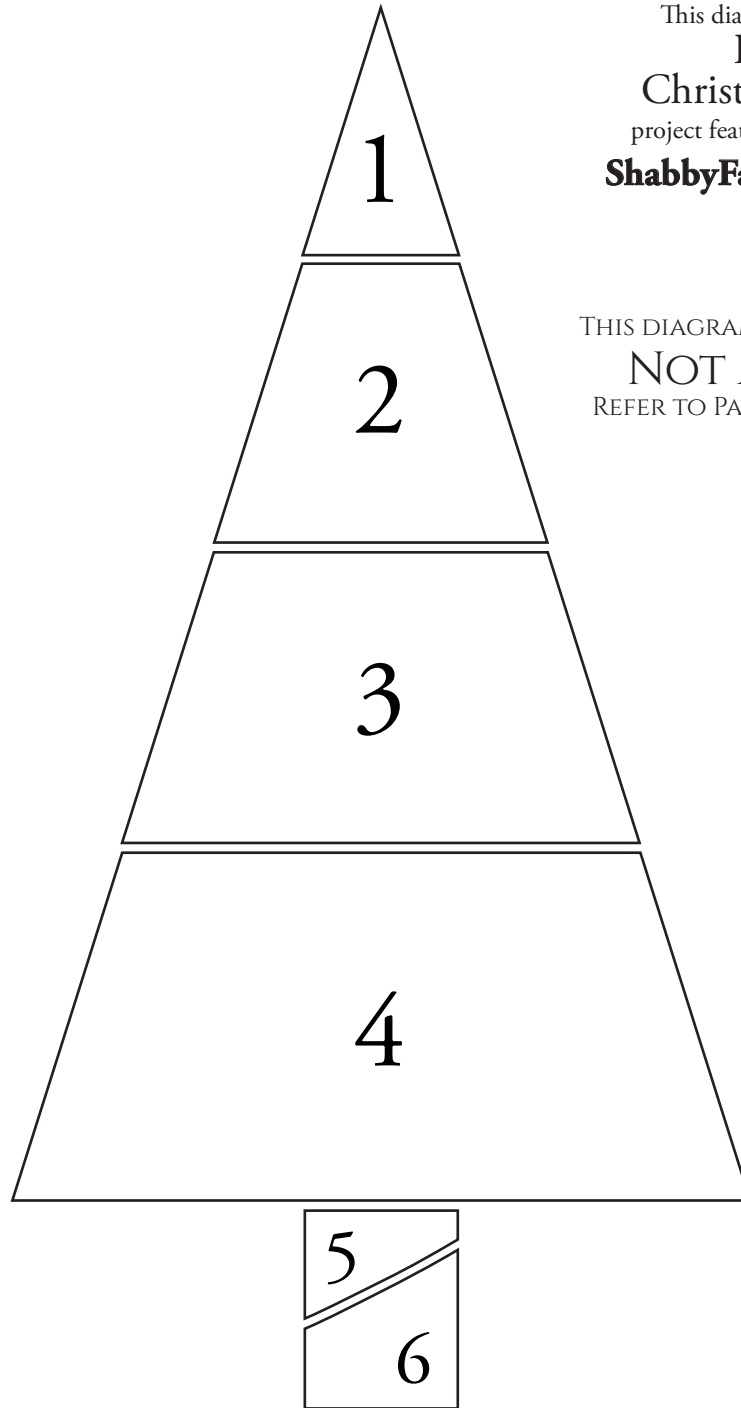

# Large Decorative Christmas Tree Pillow

This diagram is for use with the  
Decorative  
Christmas Tree Pillow  
project featured on The Shabby Blog:  
**ShabbyFabrics.blogspot.com**

PLEASE NOTE:  
THIS DIAGRAM IS FOR REFERENCE ONLY.  
**NOT ACTUAL SIZE**  
REFER TO PAGE 2 TO CUT OUT SHAPES.

# ACTUAL SIZE

CUT OUT SHAPES, PLACE ON FABRIC,  
CUT OUT FABRIC

ShabbyFabrics.com

© 2015 Jennifer Bosworth  
ShabbyFabrics.com

No part of this pattern may be digitized or reproduced in any form (including scanning for laser cutting or any other purposes) unless given express written consent by Shabby Fabrics. All designs, photographs, and images are protected by federal copyright law. All rights reserved.