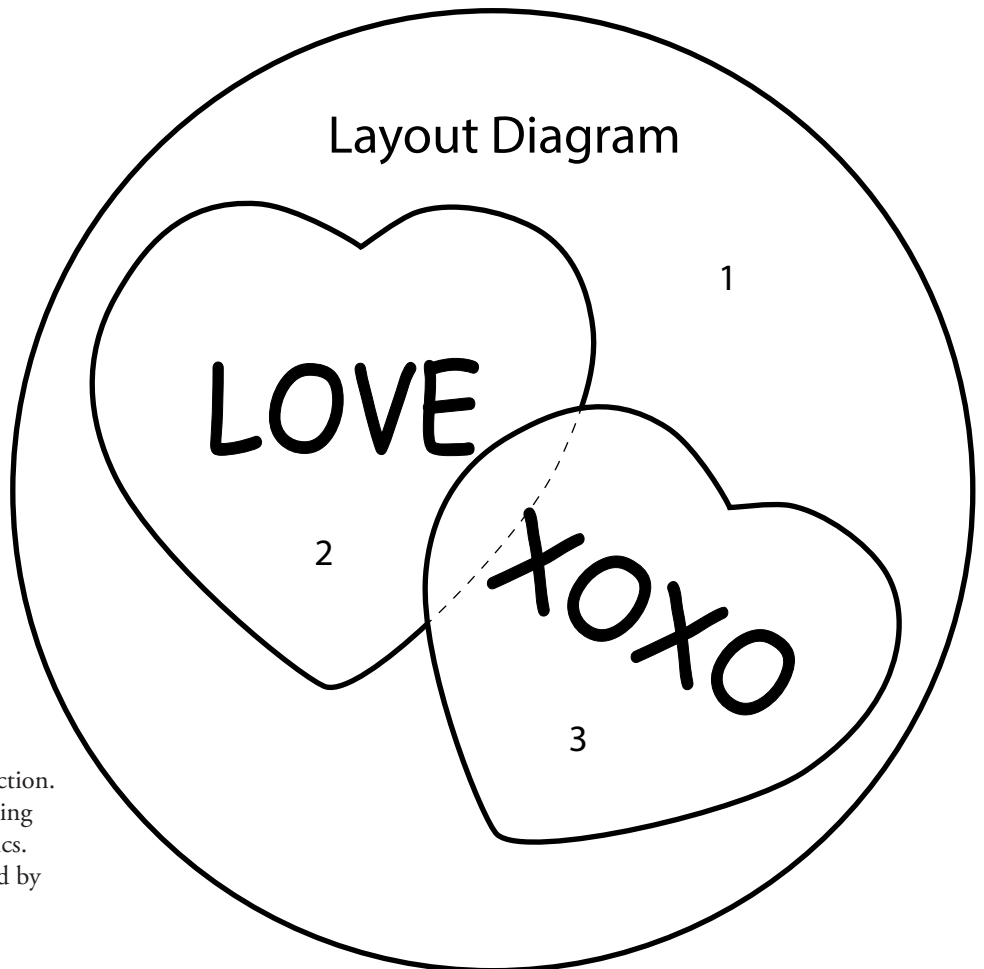

black

For each mug rug,
Trace (1) circle on fusible
Trace (1) circle on freezer paper

KITS

available at
[ShabbyFabrics.com](https://www.ShabbyFabrics.com)

Layout Diagram

LOVE

xoxo

1