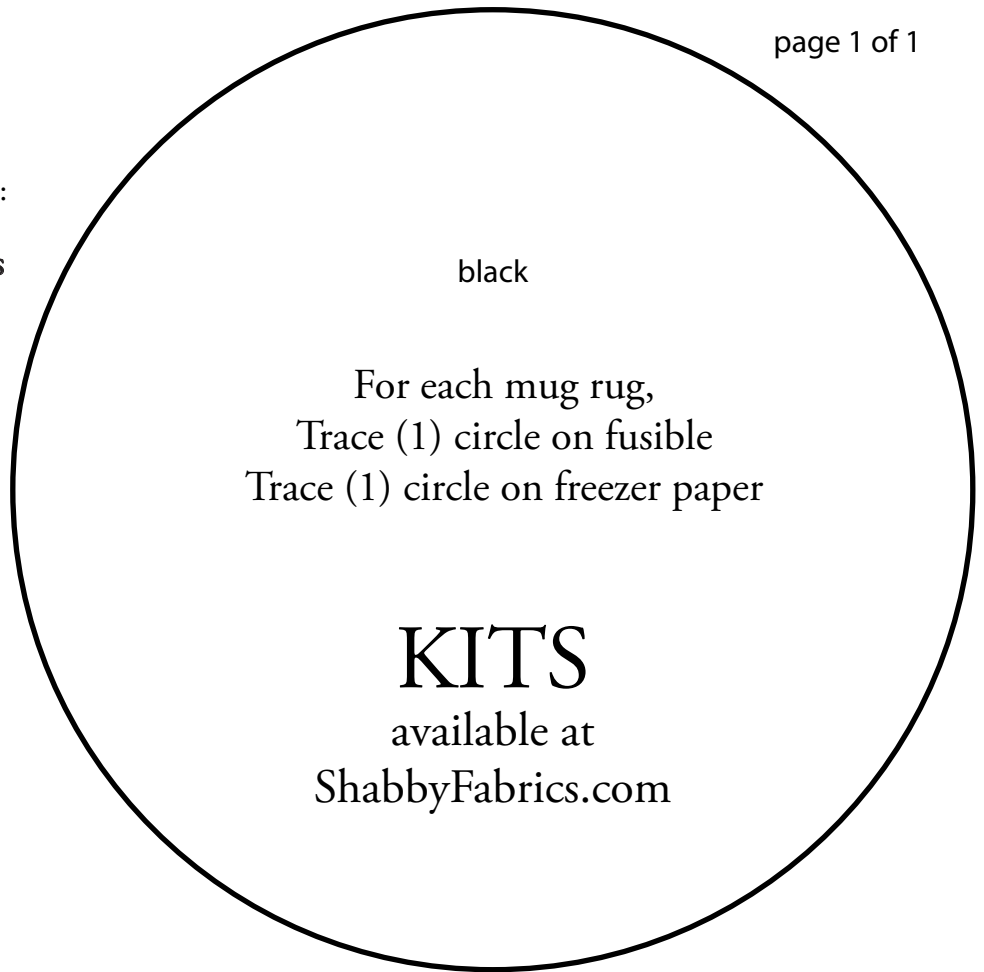

This diagram is for use with the
WOOLY MUG RUG
HEARTS - FEBRUARY
project featured on our YouTube channel:

 [YouTube.com/ShabbyFabrics](https://www.youtube.com/ShabbyFabrics)

red

Diagrams reversed
for fusible

black

For each mug rug,
Trace (1) circle on fusible
Trace (1) circle on freezer paper

KITS

available at
[ShabbyFabrics.com](https://www.ShabbyFabrics.com)

Layout Diagram

LOVE

xoxo

1