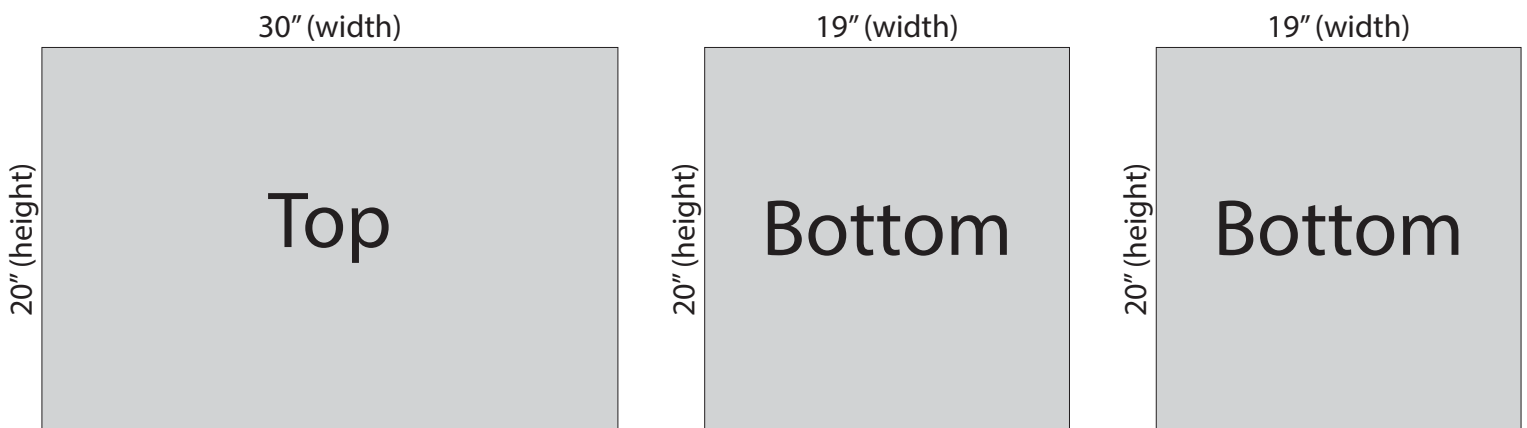

This diagram is for use with the
PET BED
project featured on our YouTube channel:

To create a Pet Bed using the same dimensions as the Pet Bed in the video, use these labels.
To create a Pet Bed with custom dimensions, use the labels on page 2.

Use these labels to identify your fabric pieces:

This diagram is for use with the
PET BED
 project featured on our YouTube channel:

To create a Pet Bed with custom dimensions, use these labels.
 To create a Pet bed with the same dimensions as the Pet Bed in the video, use the labels on page 1.