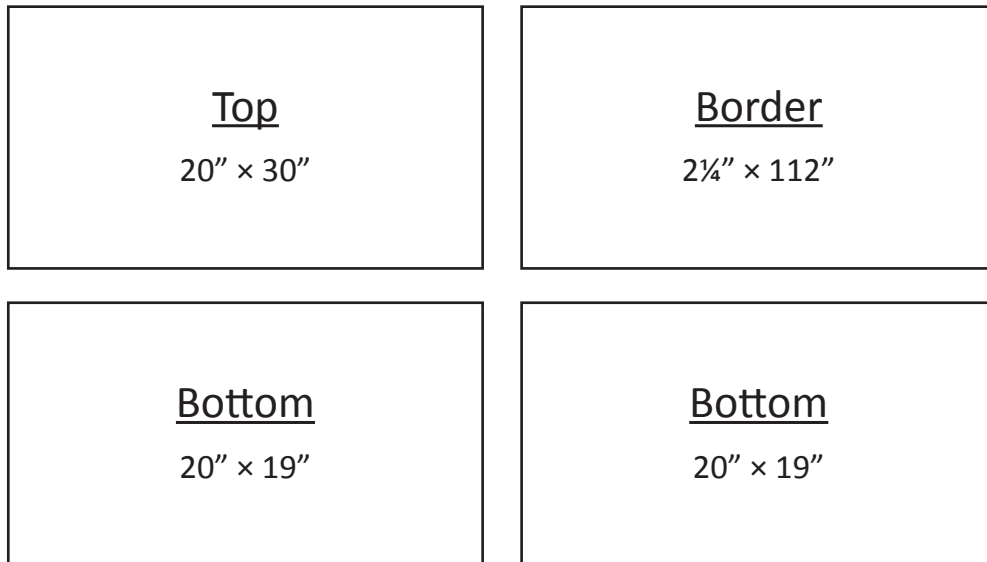

This diagram is for use with the
PET BED
project featured on our YouTube channel:

To create a Pet Bed using the same dimensions as the Pet Bed in the video, use these labels.
To create a Pet Bed with custom dimensions, use the labels on page 2.

Use these labels to identify your fabric pieces:

This diagram is for use with the
PET BED
 project featured on our YouTube channel:

To create a Pet Bed with custom dimensions, use these labels.
 To create a Pet bed with the same dimensions as the Pet Bed in the video, use the labels on page 1.

Use these labels to identify your fabric pieces: